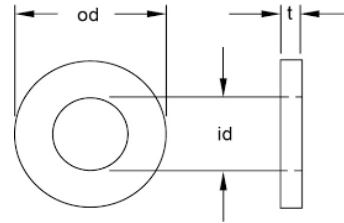

## Special Flat Washers

**Special Plain Washers Are Available In Natural Nylon**

**In A Range Of Inside - Outside Diameters And Thicknesses**

**From  
0.79m/m - 76.96m/m Inside Diameter  
2.29m/m - 91.44m/m Outside Diameter  
With A Range Of Various Thicknesses**